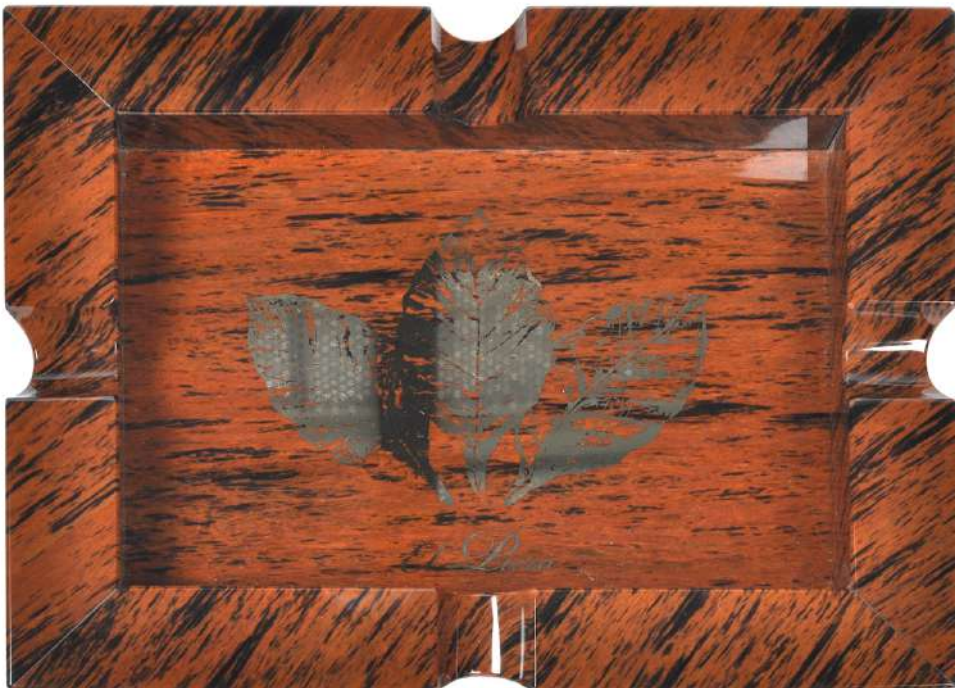

EL PURO

OBSIDIAN ASHTRAY COLLECTION 2020

Obsidienne ashtrays
Black : PUR12OB004N
Mahogany : PUR12OB004A