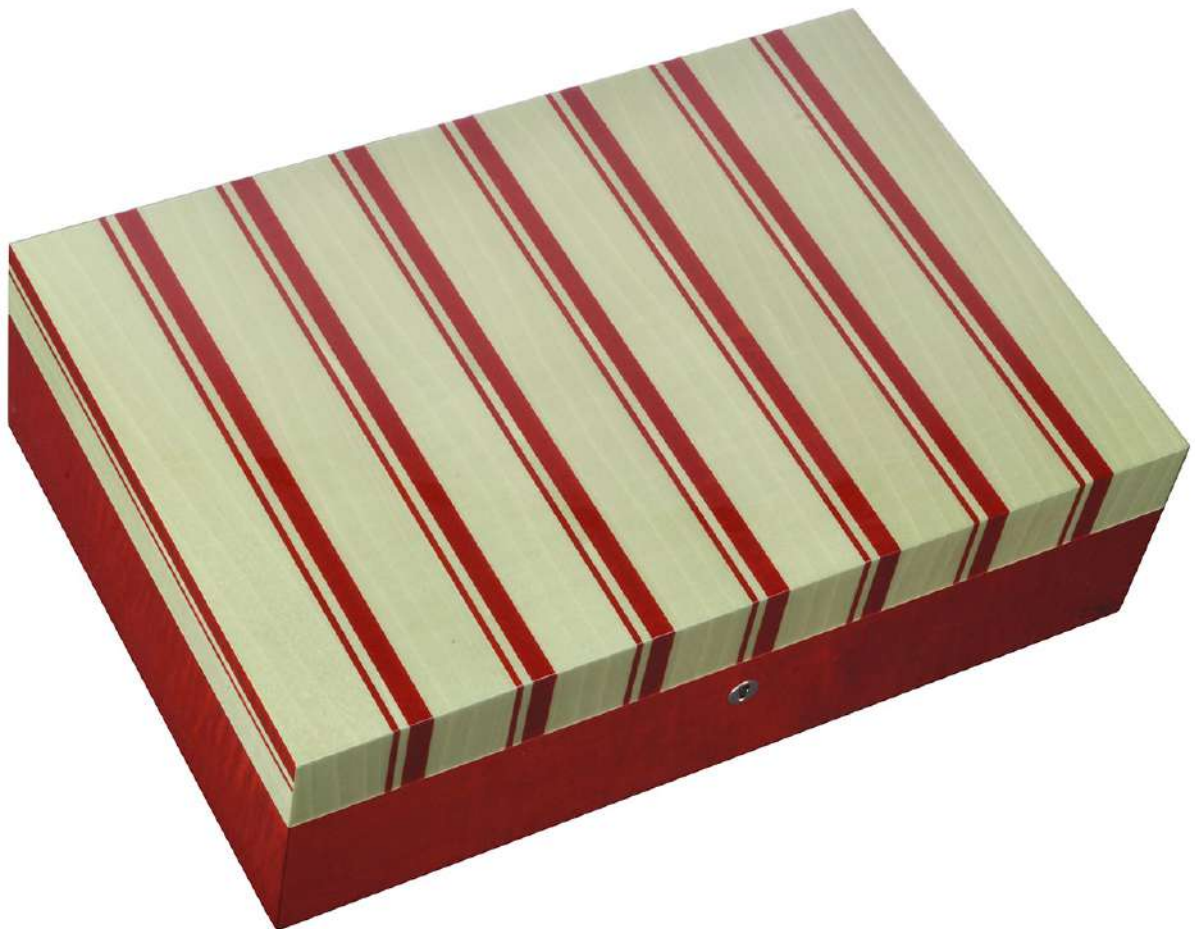

STRIP E

HUMIDOR COLLECTION 2020

Stripe

Dyed red and green sycamore

110 cigars : STR15SY110RV

Limited edition of 50 pieces for the world

110 Cigars (400 x 270 x 112 mm)