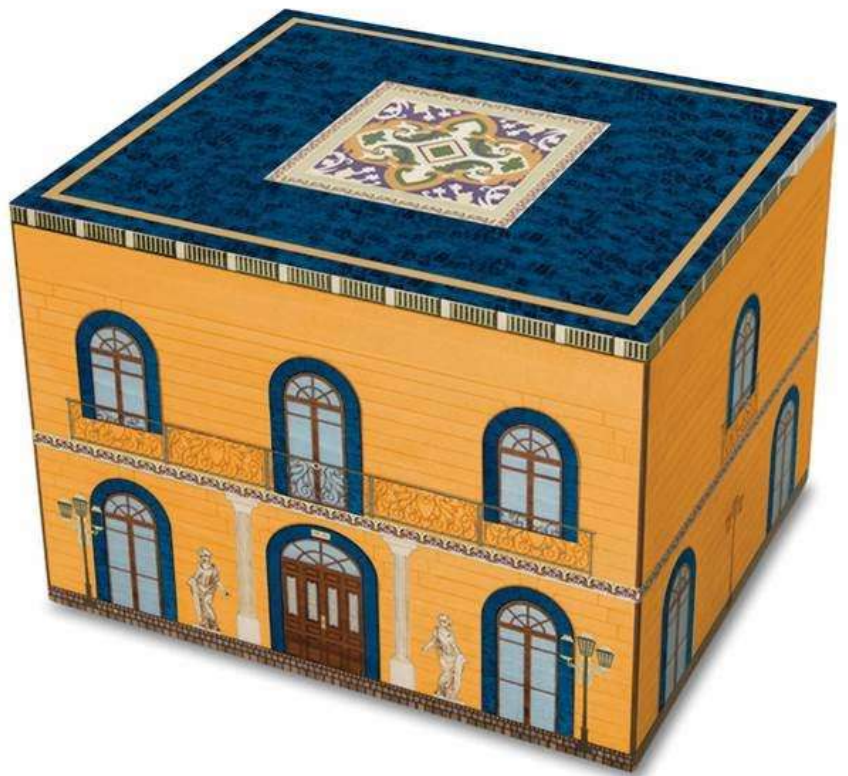

## Orange Palace

110 cigars : CC15SY110T6  
Limited edition of 99 pieces