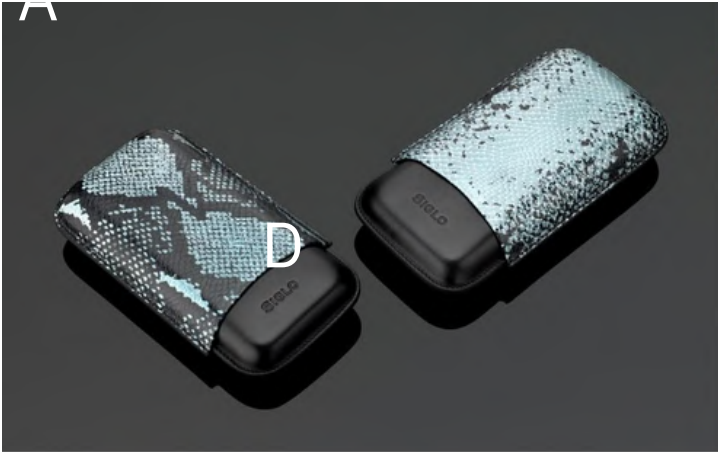

THE SMOKE CO

LEATHER CIGAR POUCH

Snake Skin Leather Case –Grey 3’
Product code : 100.10876