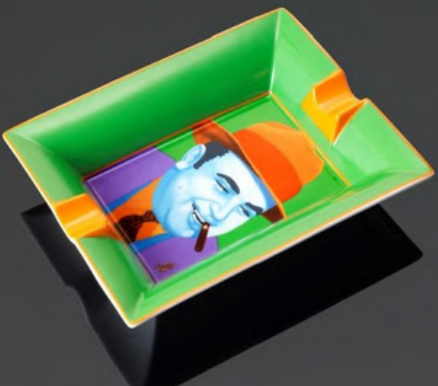

Asthay by C.D. -AL
Capone Product code:
100.11964