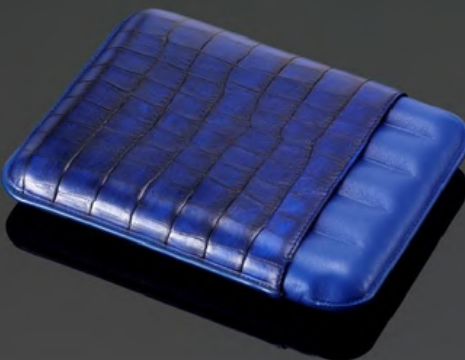

Lizard Pattern Case –Orange
2' Product code : 100.11193

Lizard Pattern Case –Indigo
3' Product code :
100.11194

Crocodile Pattern Case –Dark Grey
3' Product code : 100.11195

Crocodile Pattern Case –Red
3' Product code : 100.11196

Crocodile Pattern Case –Black
3' Product code : 100.11197

Lizard Pattern Case –Tobacco
2' Product code : 100.11254

Crocodile Pattern Case –Beige
2' Product code : 100.11196

Crocodile Pattern Case –Navy Blue
5' Product code : 100.11626