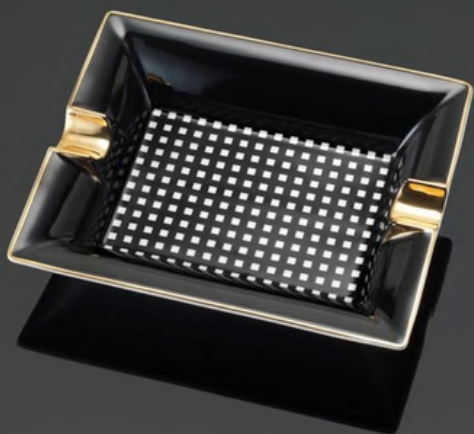

Black Checkers Ashtray
Product code : 100.12256